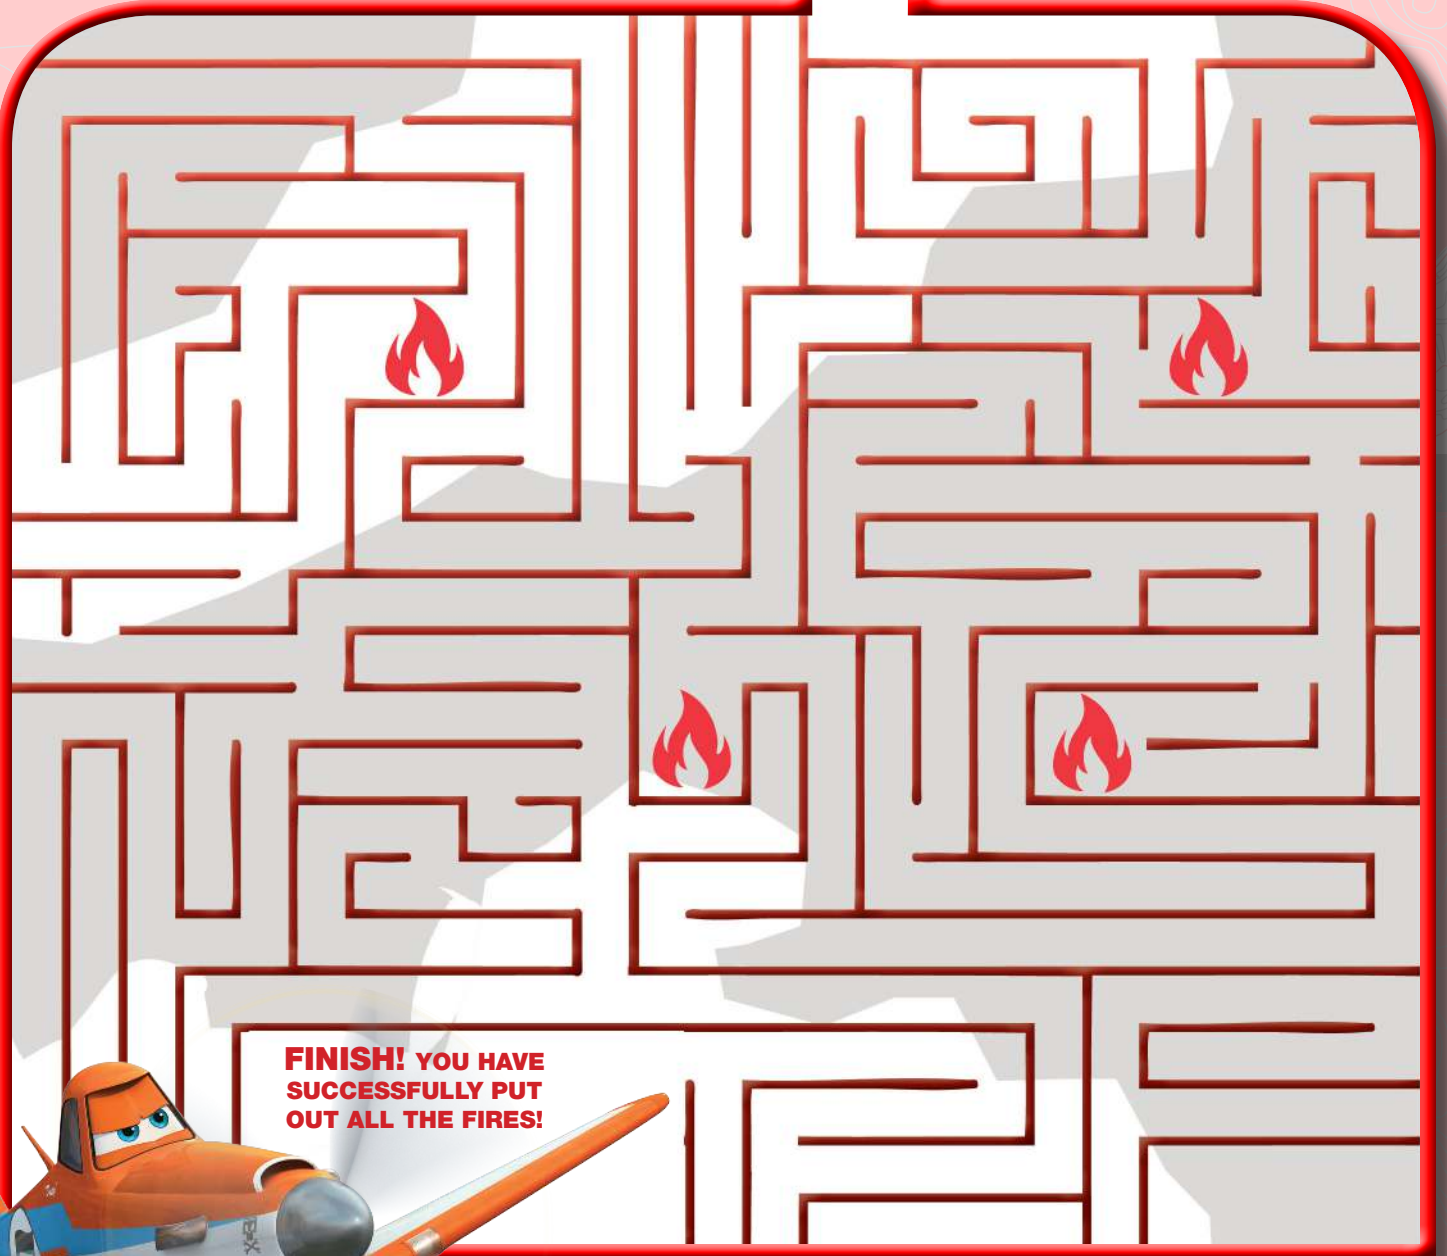

Disney
PLANES
FIRE & RESCUE

MAZE OF COURAGE

Wildfires can occur at any moment, either from a campfire or lightning.

START
↓

To Play: Follow the path through the maze, pass through each fire to put it out!

FINISH! YOU HAVE SUCCESSFULLY PUT OUT ALL THE FIRES!

IN THEATERS JULY 18